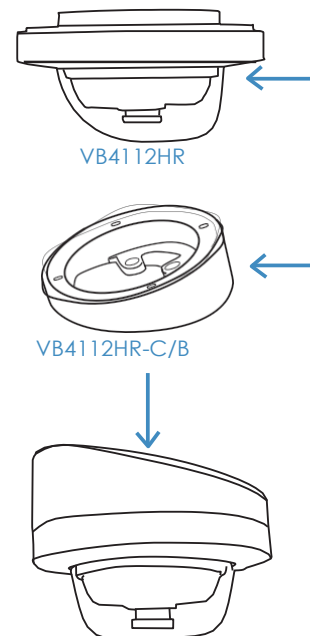

TTS

Transport
Technology
Systems Ltd

VB4112/3.6 VB4112/2.5 HR

High Resolution

Vandal Resistant Camera

Enclosed in a hardened polycarbonate and IP67 weather-resistant casing, the VB4112HR provides an effective, robust surveillance solution for a range of vehicle security applications.

The VB4112HR features a 2.5mm or 3.6mm fixed lens as standard and is available in either a black or brushed steel finish.

Standard and angled surface mount adaptors are available for easy installation on ceilings and walls, surface or flush mounted. The camera is also E-marked for vehicle use.

CCD	1/3"
Resolution Colour	650 Lines
E-Marked	For Vehicle use
Sensitivity	0.0003Lux/F1.2
Lens Size	3.6mm or 2.5mm
Voltage	12V DC
Weight	Approx. 168g

Other Features

Vandal Resistant
Surface Mounting Adapter
Auto White Balance
Auto Gain Control
Tri-Axis Gimbal
IR Rating IP67
Available in brushed steel or black casing

Signal System	PAL
Total/Effective Pixels	320K/290K
Pick-Up Device	1/3" Sony Super HAD II Low Lux CCD
Lens	Built-in Board Lens (f3.6mm)
Auto Iris	Electronic / DC Iris Selectable
Signal Process	Digital Signal Process
Scanning System	2:1 Interlace
Sync.System	Automatic Internal
Scanning Frequency	50Hz
Resolution Colour	650TV Lines
Resolution Mono	650TV Lines
S/N Ratio	More than 48 dB
Standard Illumination	2000Lux (3200k)
Sensitivity (1/3 Output)	0.0003Lux/F1.2
Video Output Signal	Composite :1Vp-p Composite 75,Unbalanced
Gain Control	ON/OFF Selectable
Electronic Exposure	Electronic Shutter (1/50 - 1/10000)
White Balance	Auto B/W Switch
Back Light	ON/OFF Selectable
Day-Night Function	Colour B/W Auto Change
Power Source	DC 12V(± 10%)
Power Consumption	Less than 110 mA
Operating Temp	-10°C ~ +50°C (Humidity:0%RH ~ 80%RH)
Storage Temp	-20°C ~ 60°C (Humidity:0%RH ~ 80%RH)
Weight	168g
Dimensions	D73 x H49 mm
Sens-up	OFF/x2/x4/x8/x16/x32/x64/x128/x256
WDR	120dB